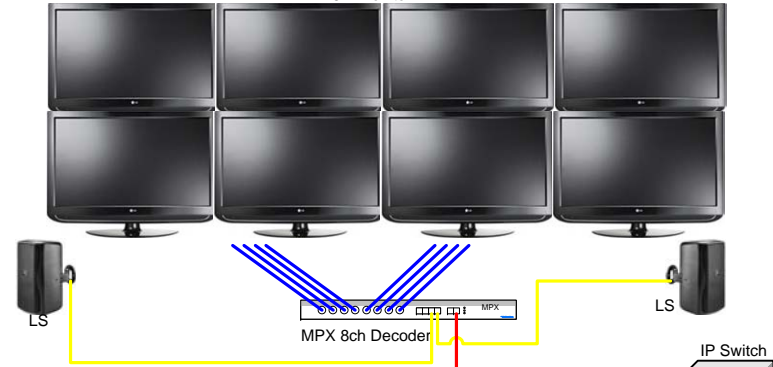

Centrum Monitoringu 2

Centrum Monitoringu 1

Centrum Monitoringu 4

Centrum Monitoringu 3

8 x Monitor

8 x Monitor

IP Switch

Operator Workstation #1

2 x LCD Monitor

Operator Workstation #4

2 x LCD Monitor

Str. 2

LAN

Legenda

- IP Ethernet 10/100BaseT (RJ45)
- RS Data (RJ45)
- Audio (RJ45)
- Mouse Keyboard cable (PS2)
- Monitor cable (VGA/DVI)
- Analogue Video (BNC)
- LS Loud Speaker