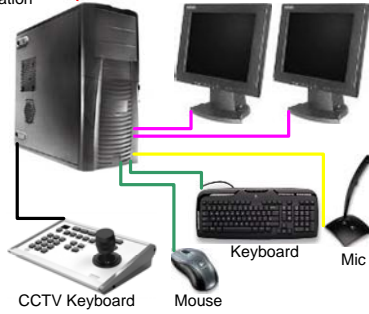

Centrum Monitoringu 2

Centrum Monitoringu 1

Centrum Monitoringu 4

Centrum Monitoringu 3

8 x Monitor

8 x Monitor

IP Switch

Operator Workstation #1

2 x LCD Monitor

Operator Workstation #4

2 x LCD Monitor

Str. 2

LAN

Legenda

- IP Ethernet 10/100BaseT (RJ45)
- RS Data (RJ45)
- Audio (RJ45)
- Mouse Keyboard cable (PS2)
- Monitor cable (VGA/DVI)
- Analogue Video (BNC)
- LS Loud Speaker