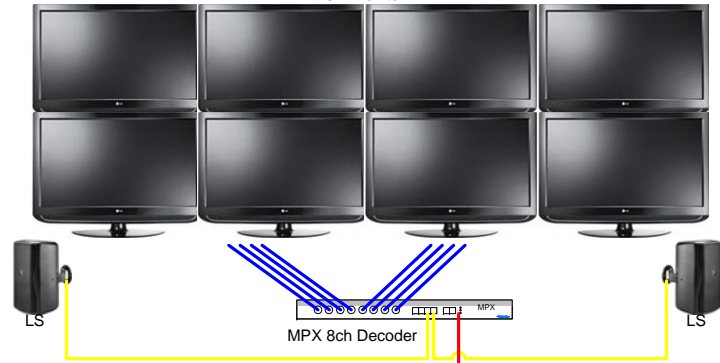

Centrum Monitoringu 2

Centrum Monitoringu 1

Centrum Monitoringu 4

Centrum Monitoringu 3

8 x Monitor

8 x Monitor

IP Switch

Operator Workstation #1

2 x LCD Monitor

Operator Workstation #4

2 x LCD Monitor

Str. 2

LAN

Legenda

- IP Ethernet 10/100BaseT (RJ45)
- RS Data (RJ45)
- Audio (RJ45)
- Mouse Keyboard cable (PS2)
- Monitor cable (VGA/DVI)
- Analogue Video (BNC)
- LS Loud Speaker