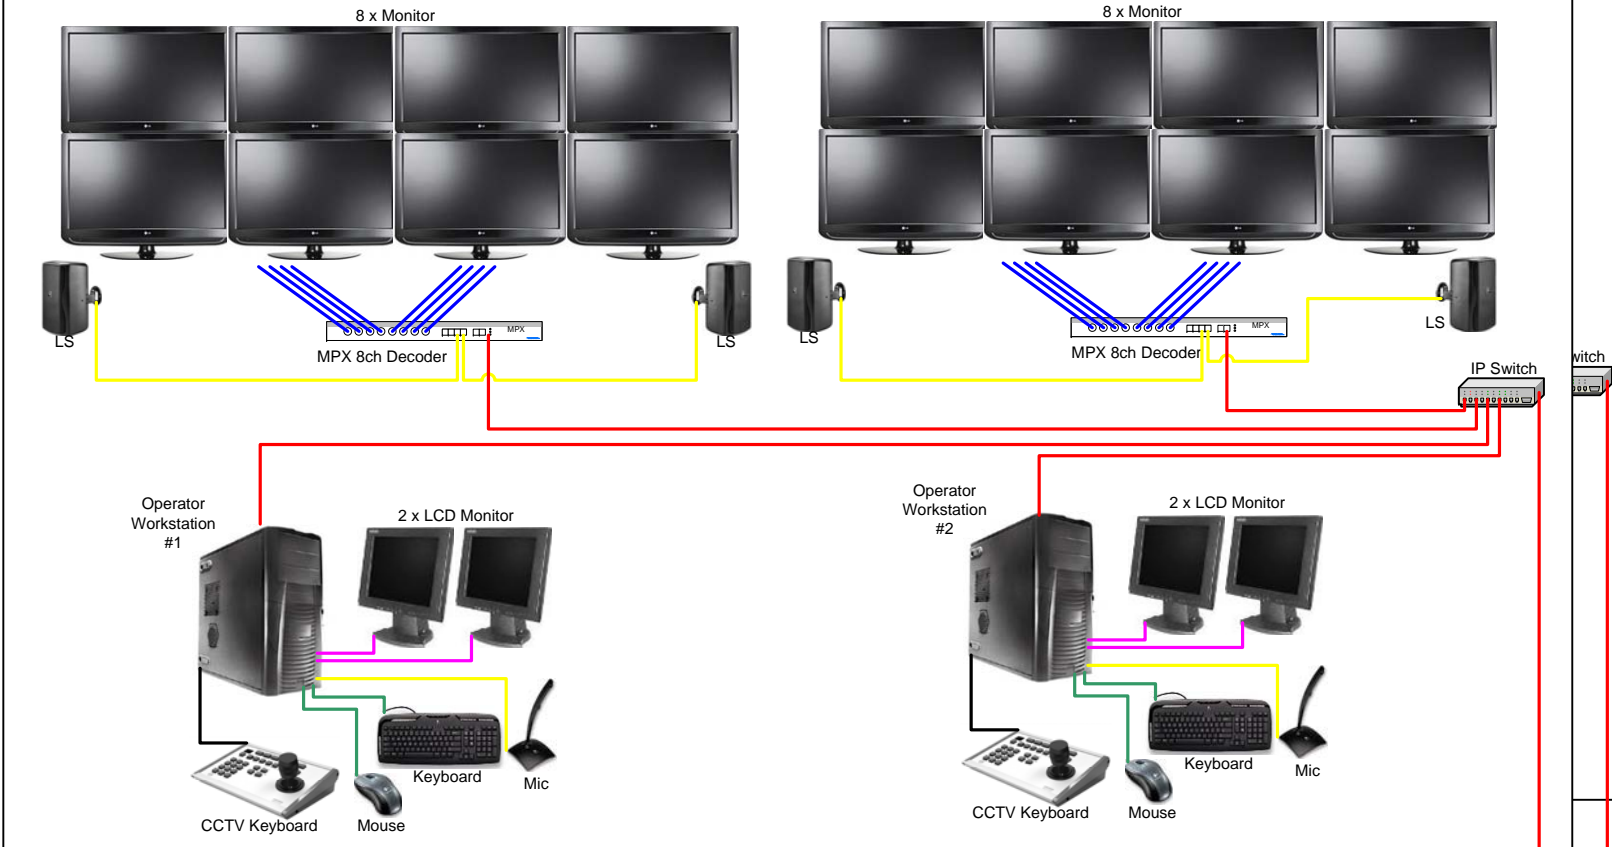

Centrum Monitoringu 2

Centrum Monitoringu 1

Centrum Monitoringu 4

Centrum Monitoringu 3

8 x Monitor

8 x Monitor

IP Switch

Operator Workstation #1

2 x LCD Monitor

Operator Workstation #4

2 x LCD Monitor

Str. 2

LAN

Legenda

- IP Ethernet 10/100BaseT (RJ45)
- RS Data (RJ45)
- Audio (RJ45)
- Mouse Keyboard cable (PS2)
- Monitor cable (VGA/DVI)
- Analogue Video (BNC)
- LS Loud Speaker