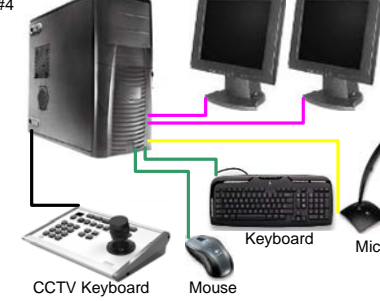

Centrum Monitoringu 2

Centrum Monitoringu 1

Centrum Monitoringu 4

Centrum Monitoringu 3

8 x Monitor

8 x Monitor

IP Switch

Operator Workstation #1

2 x LCD Monitor

Operator Workstation #4

2 x LCD Monitor

Str. 2

LAN

Legenda

- IP Ethernet 10/100BaseT (RJ45)
- RS Data (RJ45)
- Audio (RJ45)
- Mouse Keyboard cable (PS2)
- Monitor cable (VGA/DVI)
- Analogue Video (BNC)
- LS Loud Speaker